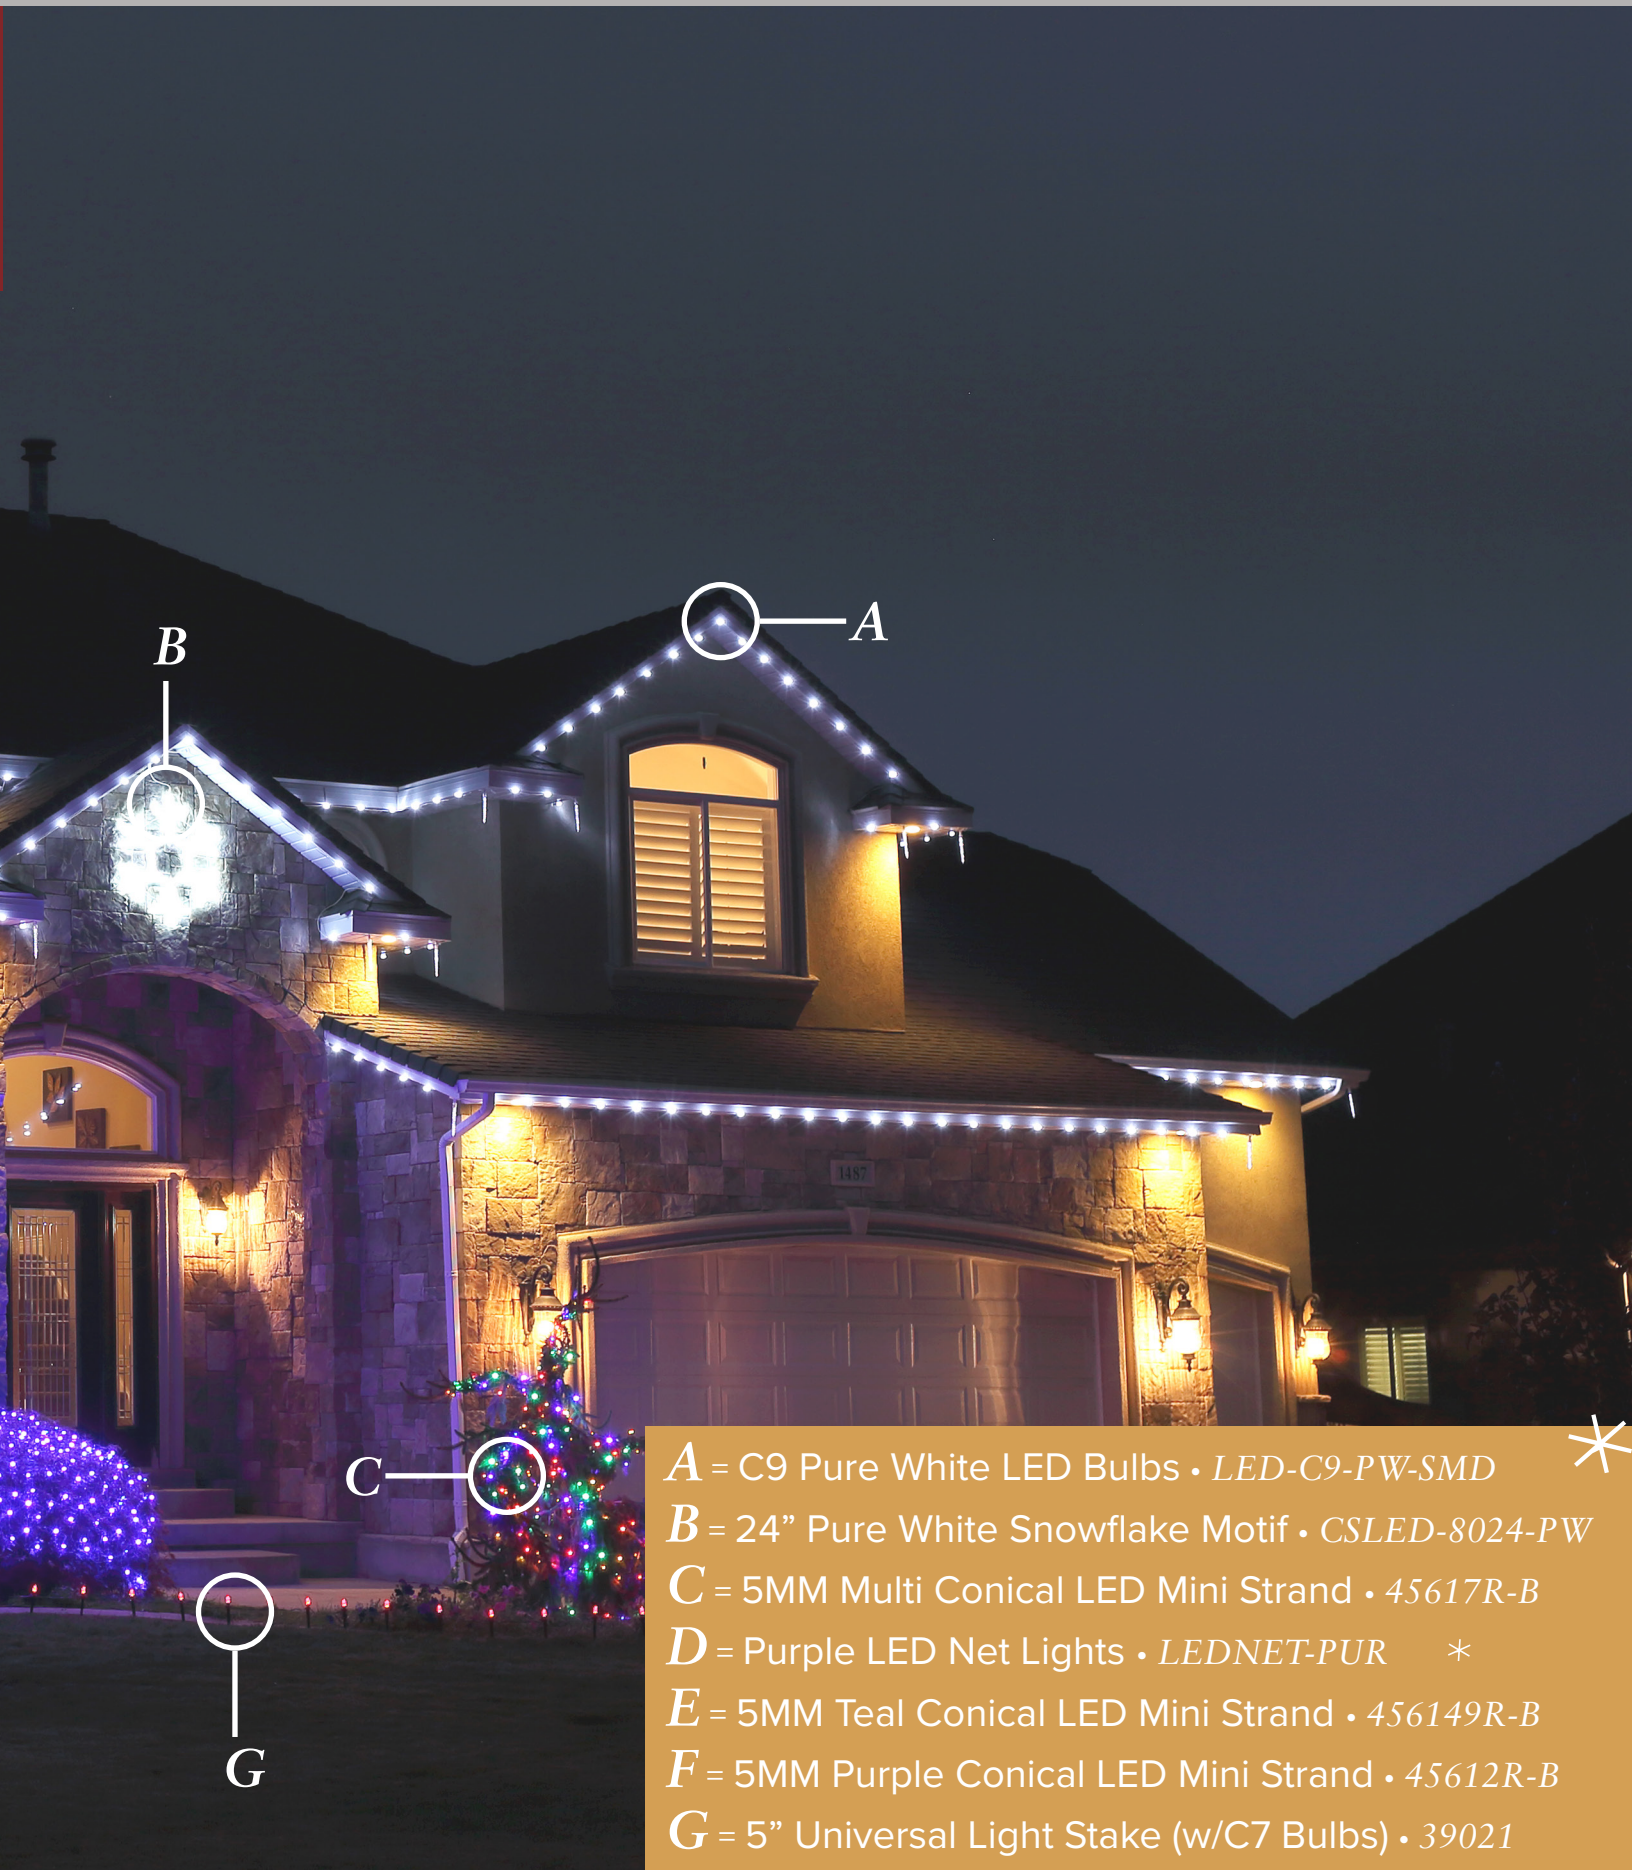

B

A

C

G

- A = C9 Pure White LED Bulbs • *LED-C9-PW-SMD*
- B = 24" Pure White Snowflake Motif • *CSLED-8024-PW*
- C = 5MM Multi Conical LED Mini Strand • *45617R-B*
- D = Purple LED Net Lights • *LEDNET-PUR* *
- E = 5MM Teal Conical LED Mini Strand • *456149R-B*
- F = 5MM Purple Conical LED Mini Strand • *45612R-B*
- G = 5" Universal Light Stake (w/C7 Bulbs) • *39021*