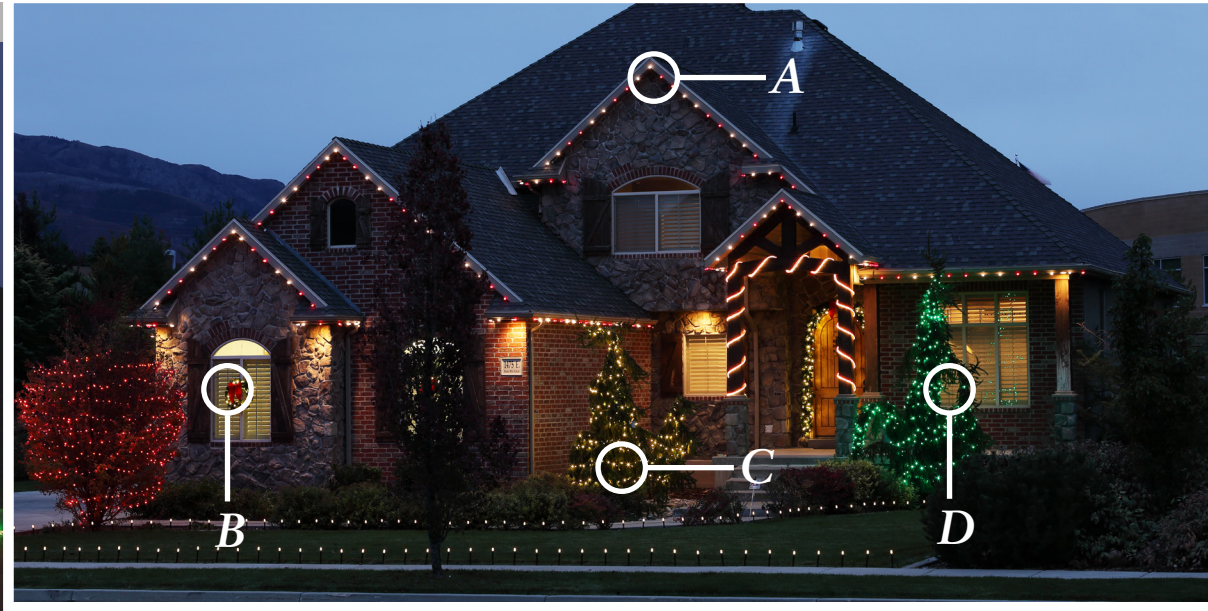

**D** = 5MM Green Conical LED Mini Strand • *45614R-B*

**E** = C9 Sun Warm White LED Bulbs • *LED-C9-SWW-SMD*

& C9 Red LED Bulbs • *LED-C9-RED-SMD*

& C9 Green LED Bulbs • *LED-C9-GRN-SMD*

*F* = 5MM Red Conical LED Mini Strand • 45602R-B

*G* = 11"x16" Outdoor Red Velvet Bow • BOW-126-H

*H* = 9'x14" Pre Lit Garland • LEDGAR-914-H

*I* = 5" Universal Light Stake (w/C7 Sun Warm White Bulbs) • 39021

# Halloween

Add some spooky lighting to your home for Halloween! Elevate your traditional "pumpkin front porch" and add these lights to further your Halloween spirit. The green, purple, and orange lights hung along the roofline, on trees, and on accent features of your home give off the perfect eerie feeling of Halloween.