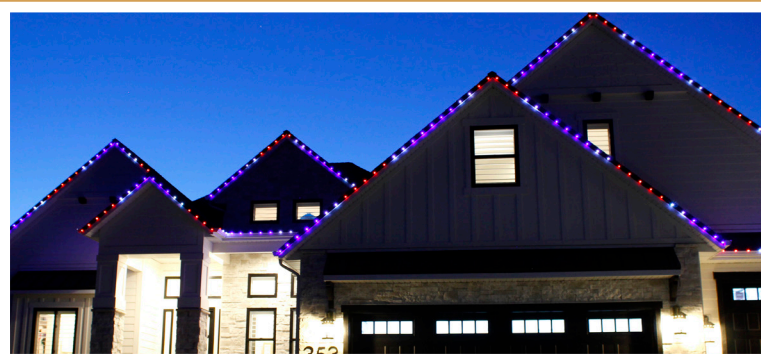

Permanent Holiday Lighting

Enjoy the beauty of holiday lighting year-round with our permanent lighting line, Infinity Lighting. The lights are installed seamlessly into the gutters of your home and remain completely hidden during the day, but shine brightest at night! *Celebrate any holiday, event & more with Infinity Lighting.*

A = Infinity Lights • 440090

B = Decorated 48" Pre-lit Wreath • LEDWREATH-48-D

C = 12" Green Folding Sphere • 220075

D = 48" Sun Warm White Folding Sphere • 220087

E = 9'x14" Pre-Lit Garland • LEDGAR-914-H

F = 24" Red Folding Sphere • 220079

G = Decorated 9'x14" Pre-Lit Garland • LEDGAR-914-D

✧ Learn more about our
✧ Permanent Lighting line
✧ here!

BY SEASONAL SOURCE