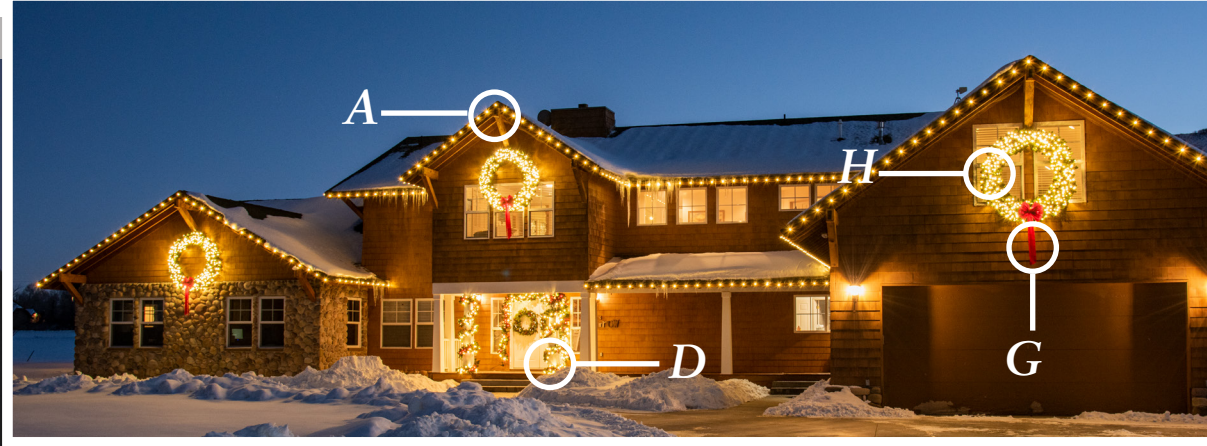

SEASONAL  
SOURCE®

*Inspiration & Look Book*

# Traditional

This look captures exactly what comes to mind when you think of "Christmas lights". Traditional designs contain colors such as Sun Warm White, Red, and Green. These colors are repeated throughout the greenery, specialty lighting, and lights along the roofline, trees & shrubs, and in the ground giving you the cozy, Christmas feel. You can never go wrong with a traditional lighting style that is sure to last the test of time!

# Winter Wonderland

Spread Christmas cheer by turning your home into a winter wonderland! The bright colors in this look give off a fresh, crisp colorful Christmas décor style. Nothing says "merry & bright" like pink, purple, and blue lights! These colors paired with our Sun Warm White lights along the roofline create the perfect Winter Wonderland in your front yard!