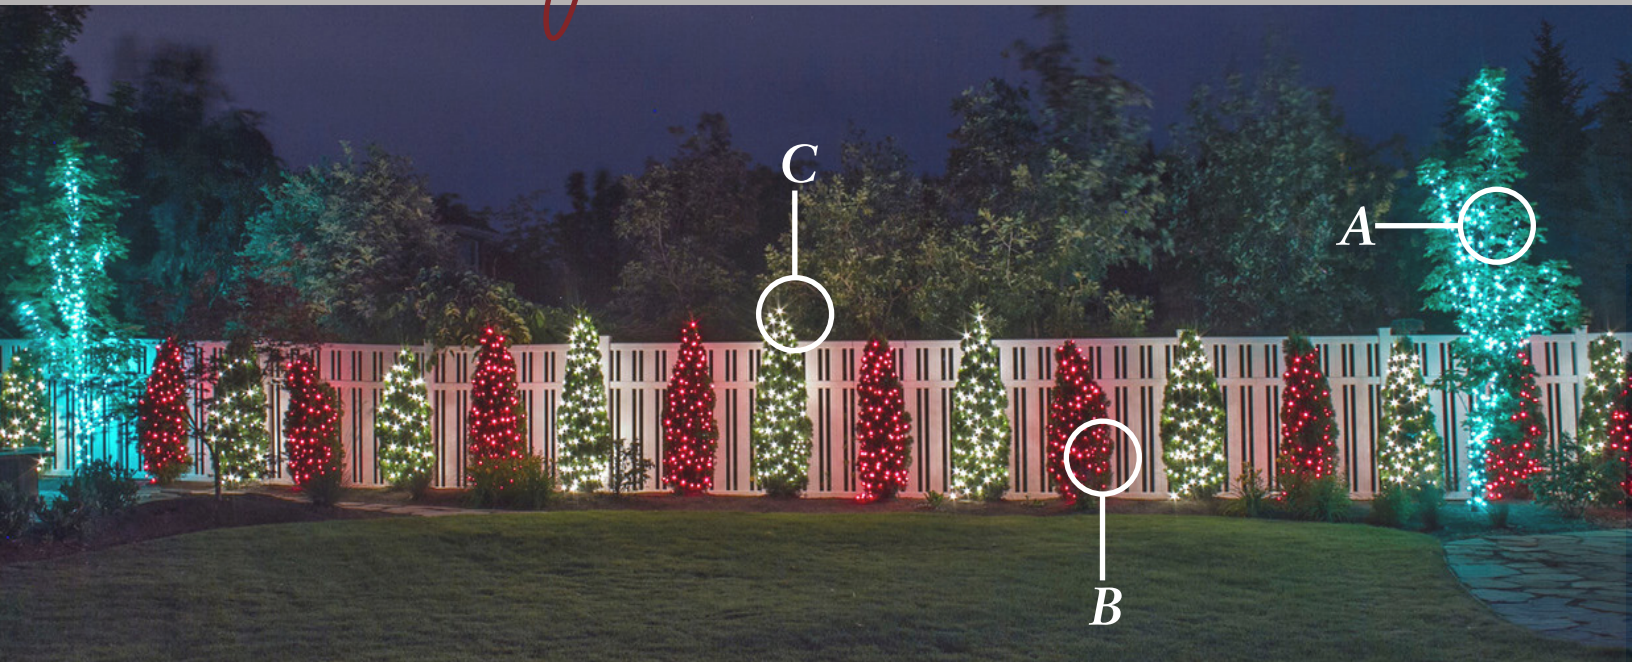

Backyard Add-Ons